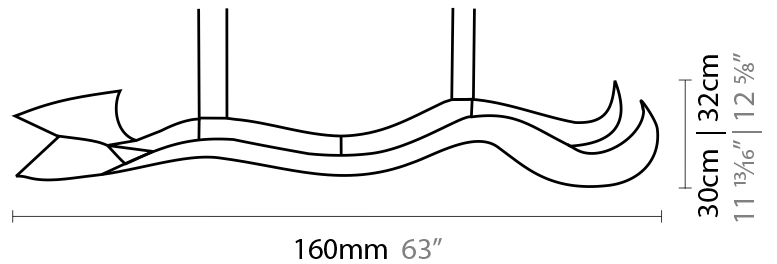

GENERAL

Series: Tempo Perso _____
Brand: Knikerboker _____
Division: Design _____
Mounting Type: Suspension _____
Mounting Location: Ceiling _____
Subcategory: Pendant _____

PHYSICAL

Shape: Curves _____
Length (mm): 160 _____
Length (in): 63 _____
Height (mm): 300 _____
Height (in): 11 ¹³/₁₆ _____
Light Distribution: Indirect _____
Fixture Finish: BFM / BRL / BRW / CLF / CLM / CLW / GLF / GLM / GLW / MBK / SLF / SLM / SLW / WHI _____
Fixture Material: Aluminum _____
Cable Details: 4 Steel Cables 2000mm / 78 3/4" - Silicon Cable 2000mm / 78 3/4" _____

ELECTRICAL

Lamp Type: LED _____
Total Output Wattage (W): 40 _____
Dimming: Tri-Mode (Non-Dimming and Phase Dimming (120Vac only) and 0-10V Dimming) _____
Driver Included: Yes _____
Driver Location: Integrated _____
Driver Type: Constant Current - Universal _____
Driver Class: Class 2 _____
Input Voltage (V): 120 - 277 _____
Constant Current (MA): 250 _____
Upon Request: 0-10Vdc dimming / Phase dimming @120Vac / 277Vac _____

LED

Number of LEDs: 4 _____
Color Temperature (°K): 3000 _____
Max. Delivered Lumen (lm): 4400 _____
CRI: >85 CRI _____
Lamp Life (hrs): 50000 _____

OPTICAL

RATINGS AND CERTIFICATIONS

Certified By: CSA Certified to UL and CSA Standards _____
IP rating: IP20 _____