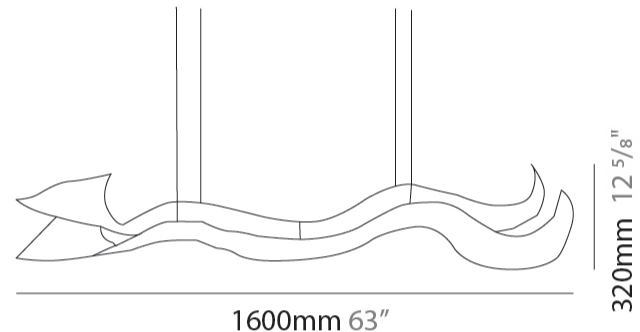

TEMPO PERSO SUSPENSION

D131512-

base number   Finish
Options

1. To build a product code in our configurator select the specify button on the base model # product page
2. To build a manual product code on this datasheet choose from the options listed below in blue font and add the suffix to the base model #

GENERAL

Series: Tempo Perso
Brand: Knikerboker
Division: Design
Mounting Type: Suspension
Mounting Location: Ceiling
Subcategory: Pendant

PHYSICAL

Shape: Abstract
Length (mm): 1600
Length (in): 63
Height (mm): 320
Height (in): 12 5/8
Extension (mm): 2000
Extension (in): 78 3/4
Light Distribution: Direct
Fixture Finish: [BFM](#) / [BRL](#) / [BRW](#) / [CLF](#) / [CLM](#) / [CLW](#) / [GLF](#) / [GLM](#) / [GLW](#) / [MBK](#) / [SLF](#) / [SLM](#) / [SLW](#) / [WHI](#)
Fixture Material: Aluminum
Cable Details: 4 Steel Cables 2000mm / 78 3/4" - Silicon Cable 2000mm / 78 3/4"

ELECTRICAL

Lamp Type: LED
Bulb Included: Bulb Included
Total Output Wattage (W): 40
Dimming: Tri-Mode (Non-Dimming and Phase Dimming (120Vac only) and 0-10V Dimming)
Driver Included: Yes
Driver Location: Integrated
Driver Type: Constant Current - Universal
Driver Class: Class 2
Input Voltage (V): 120 - 277
Constant Current (MA): 250
Upon Request: 0-10Vdc dimming / Phase dimming @120Vac / 277Vac

LED

Number of LEDs: 4
Color Temperature (°K): 3000
Max. Delivered Lumen (lm): 4400
CRI: >85 CRI
Lamp Life (hrs): 50000

OPTICAL

RATINGS AND CERTIFICATIONS

Certified By: CSA Certified to UL and CSA Standards
IP rating: IP20